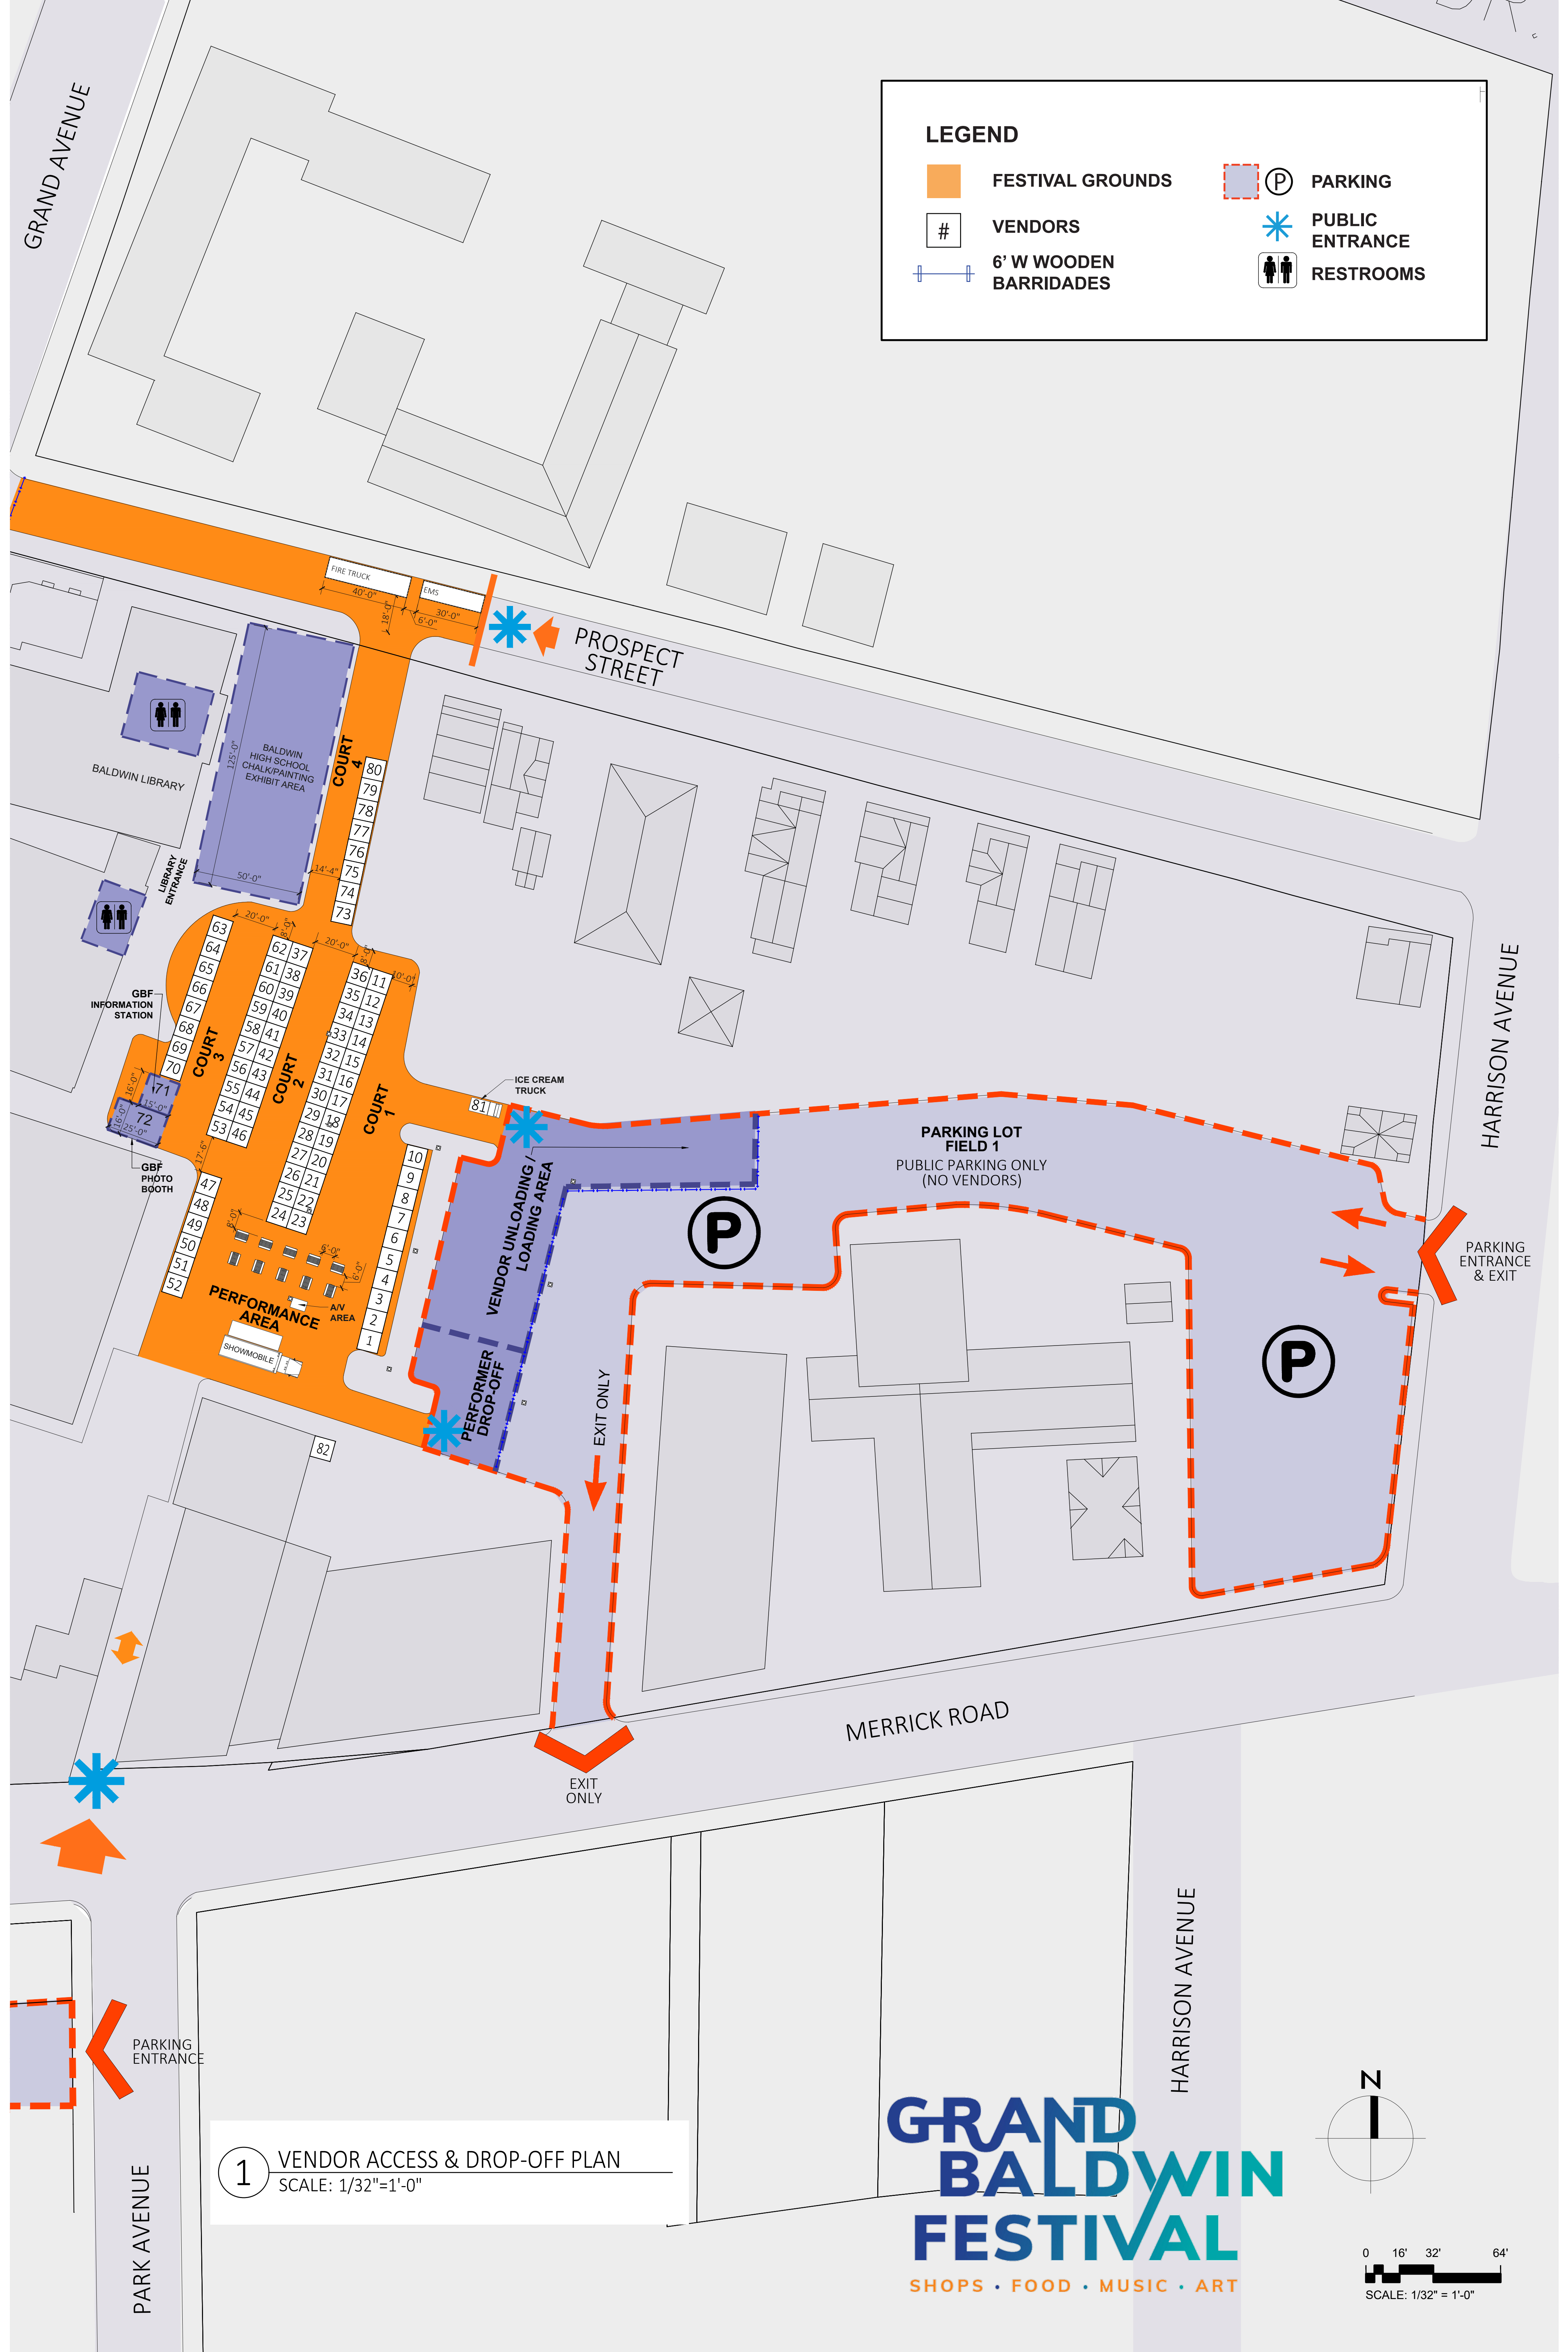

LEGEND

- FESTIVAL GROUNDS
- P** PARKING
- # VENDORS
- PUBLIC ENTRANCE
- 6' W WOODEN BARRIADAES
- ♂ ♀ RESTROOMS

1 VENDOR ACCESS & DROP-OFF PLAN
SCALE: 1/32"=1'-0"

**GRAND
BALDWIN
FESTIVAL**
SHOPS • FOOD • MUSIC • ART

GRAND BALDWIN FESTIVAL

SHOPS • FOOD • MUSIC • ART
 WWW.GRANDBALDWINFESTIVAL.COM

COURT 1	
1	Painting with a Twist
2	Painting with a Twist
3	Glory Beezzz
4	Unbakeables
5	Vienna Cookie Company
6	Gelato by Plado Tasting Bar
7	Bites Galore Sweettique
8	Knot of This World Pretzels
9	Coalhouse Grill, Inc.
10	Coalhouse Grill, Inc.
11	Framiati
12	Have Some Fun
13	Body & Brain RVC
14	Sugarae's Creations / AD's Fragrance Oils
15	LI Clean Air Water & Soil, Ltd.
16	NannyEcrafts
17	Wantagh Chapter Order of DeMolay
18	New York State Senator Kevin Thomas
19	Go Nuts for Sweets
20	Xblendz
21	The BEE Amazing Shop
22	Maxine's Creations
23	GalaFresh Farms
COURT 2	
24	Baldwin Civic Association, Inc.
25	Baldwin Chamber of Commerce
26	Pretty Thangs
27	Amia Chantel Collection LLC
28	First Church Baldwin United Methodist
29	Superior Travel Consultants LLC
30	Crissy's Corner Creations
31	Nassau County Board of Elections
32	Color Street -- Epic Nail
33	Crafted "Karyn-gly"/J9Designs621
34	Nationwide Insurance
35	New York Life - Sean Gleason
36	Project Kart!
37	Zinspire Jewelry
38	NOVA Essence Inside Out
39	Gifted by GiGi
40	The Little Blogger Who Could
41	Coco Cruz Bowtique
42	All About the Party
43	2galsdollclothes
44	Queen Bee Bling Jewelry
45	Bethlehem Lutheran Church
46	The Terence

LEGEND

- FESTIVAL GROUNDS
- VENDORS
- 6' W WOODEN BARRIADAES
- PARKING
- PUBLIC ENTRANCE
- RESTROOMS

PARKING MAP

**GRAND
BALDWIN
FESTIVAL**
SHOPS • FOOD • MUSIC • ART

0 20' 40' 80'
SCALE: 1" = 40'-0"