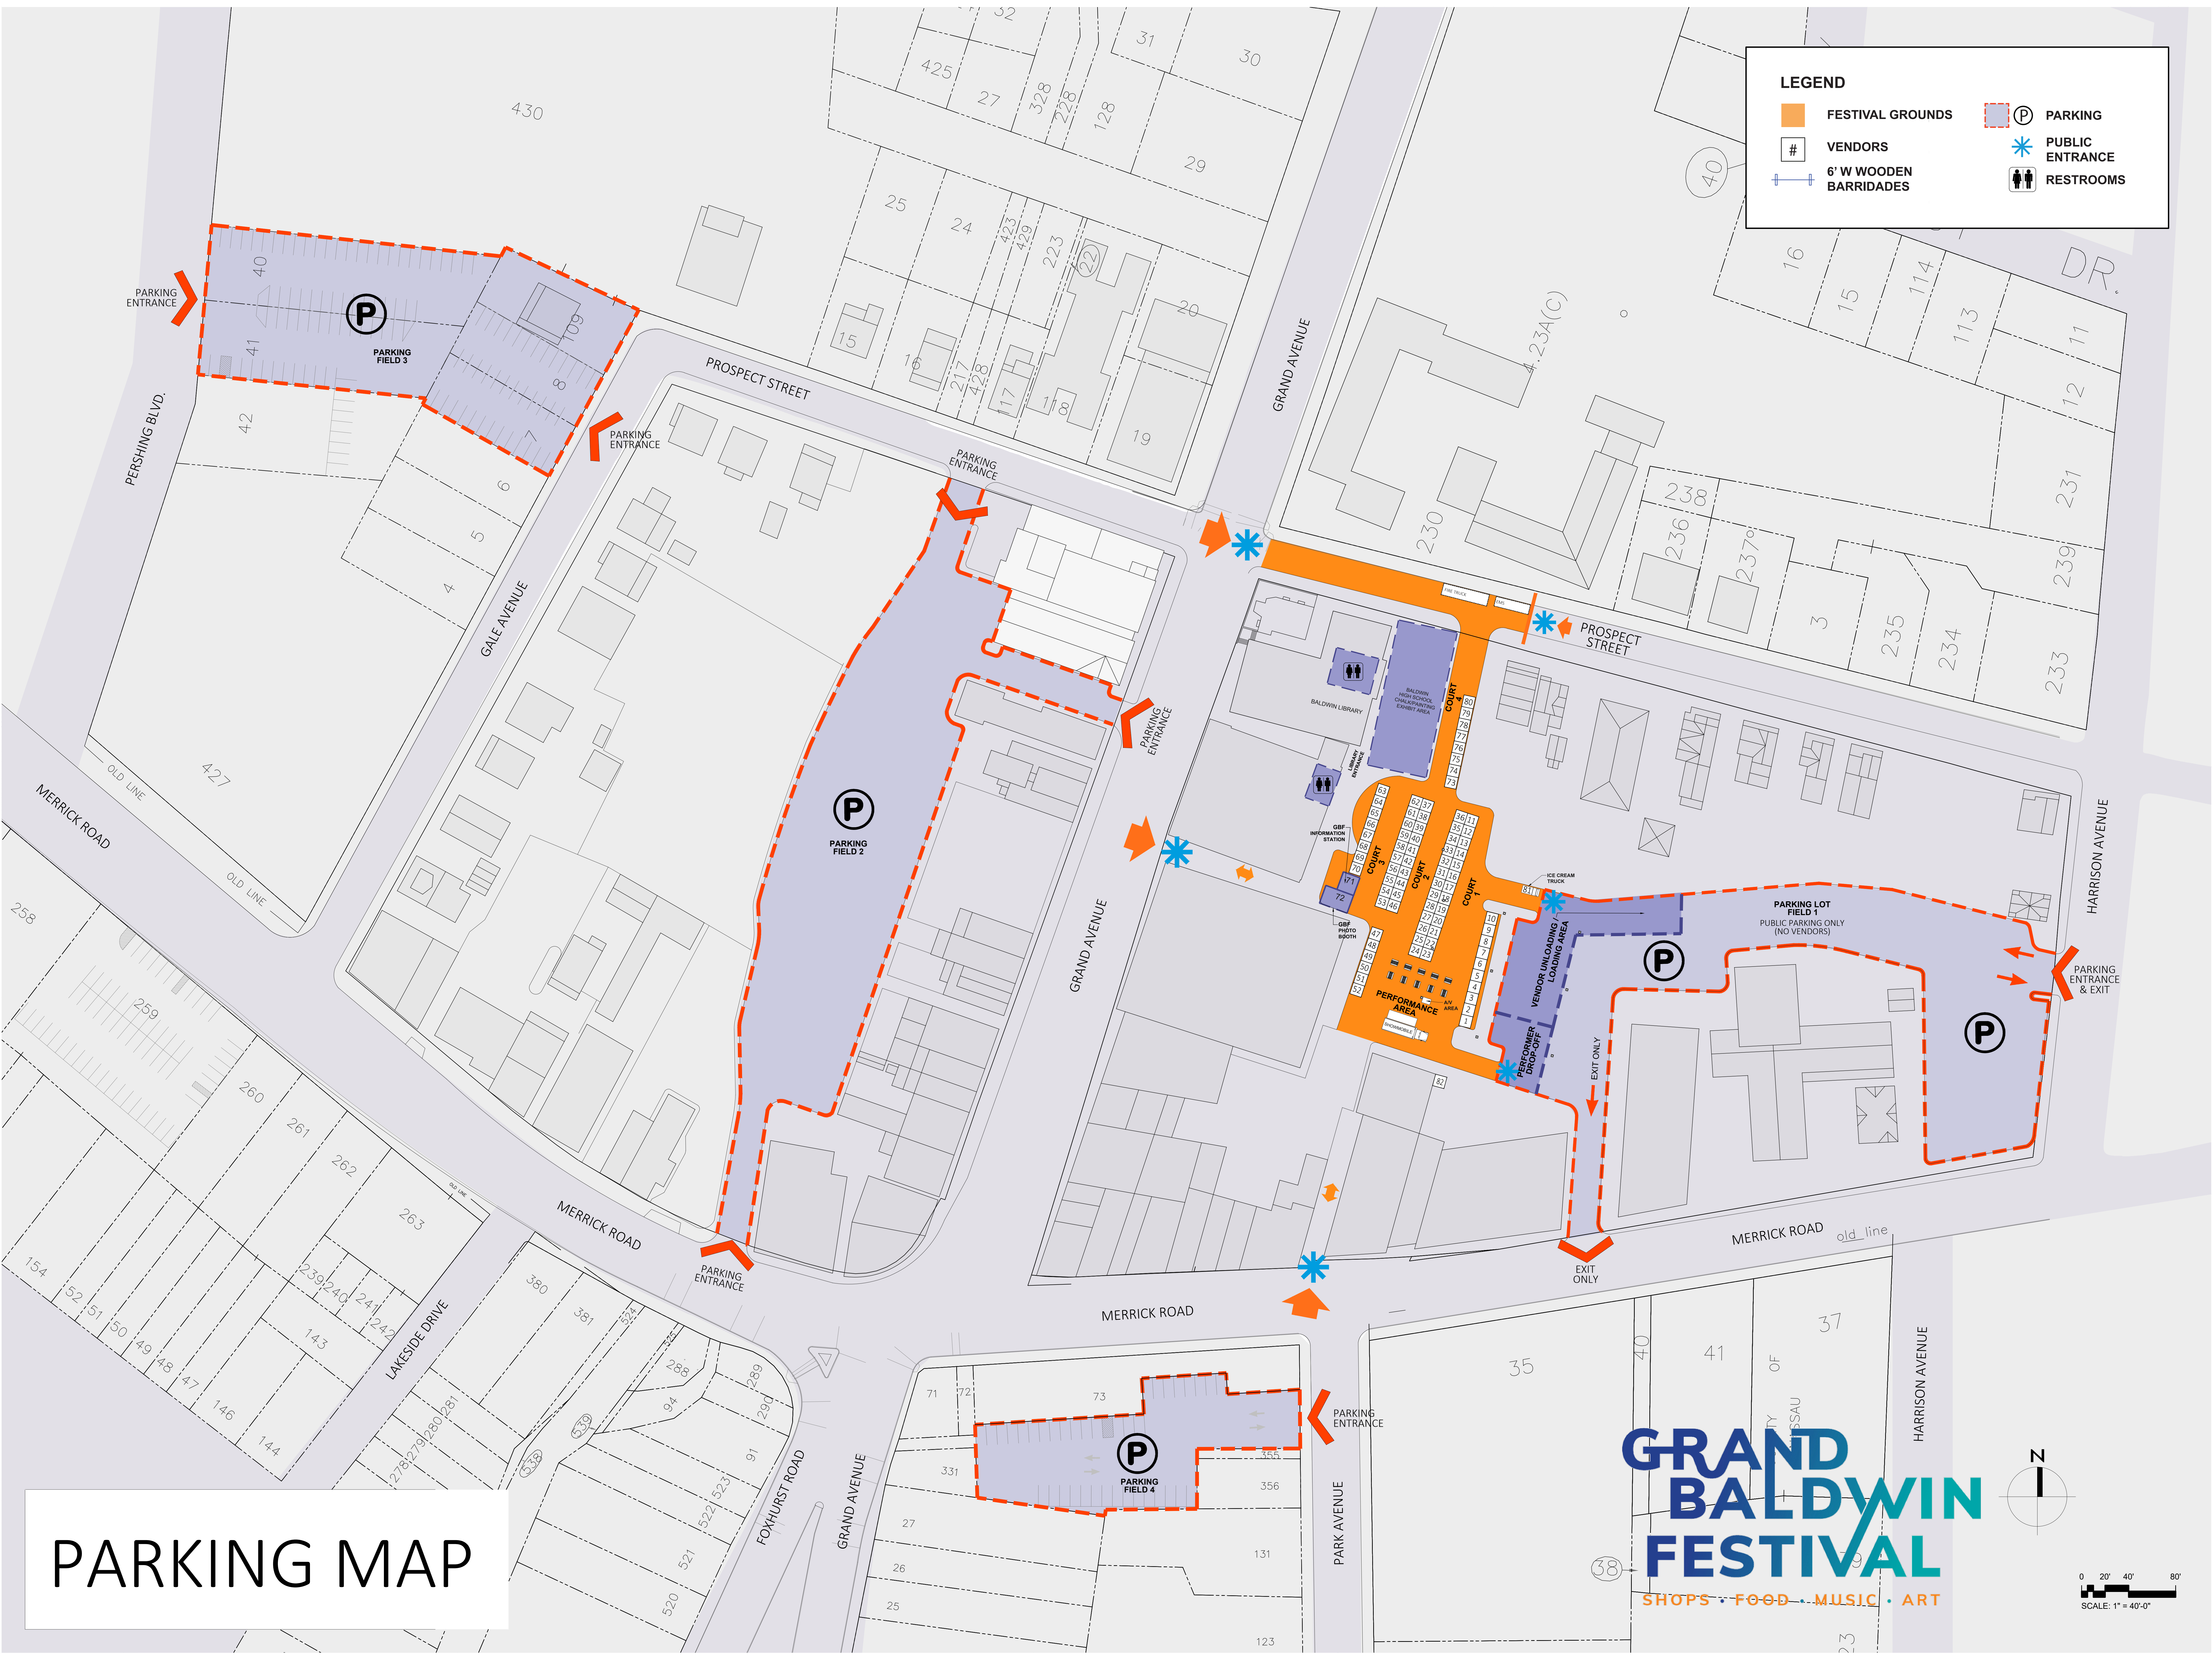

LEGEND

- FESTIVAL GROUNDS
- P** PARKING
- # VENDORS
- PUBLIC ENTRANCE
- 6' W WOODEN BARRIADAES
- ♂ ♀ RESTROOMS

1 VENDOR ACCESS & DROP-OFF PLAN
SCALE: 1/32"=1'-0"

**GRAND
BALDWIN
FESTIVAL**
SHOPS • FOOD • MUSIC • ART

GRAND BALDWIN FESTIVAL

SHOPS • FOOD • MUSIC • ART
 WWW.GRANDBALDWINFESTIVAL.COM

COURT 1	
1	Painting with a Twist
2	Painting with a Twist
3	Glory Beezzz
4	Unbakeables
5	Vienna Cookie Company
6	Gelato by Plado Tasting Bar
7	Bites Galore Sweettique
8	Knot of This World Pretzels
9	Coalhouse Grill, Inc.
10	Coalhouse Grill, Inc.
11	Framiati
12	Have Some Fun
13	Body & Brain RVC
14	Sugarae's Creations / AD's Fragrance Oils
15	LI Clean Air Water & Soil, Ltd.
16	NannyEcrafts
17	Wantagh Chapter Order of DeMolay
18	New York State Senator Kevin Thomas
19	Go Nuts for Sweets
20	Xblendz
21	The BEE Amazing Shop
22	Maxine's Creations
23	GalaFresh Farms
COURT 2	
24	Baldwin Civic Association, Inc.
25	Baldwin Chamber of Commerce
26	Pretty Thangs
27	Amia Chantel Collection LLC
28	First Church Baldwin United Methodist
29	Superior Travel Consultants LLC
30	Crissy's Corner Creations
31	Nassau County Board of Elections
32	Color Street -- Epic Nail
33	Crafted "Karyn-gly"/J9Designs621
34	Nationwide Insurance
35	New York Life - Sean Gleason
36	Project Kart!
37	Zinspire Jewelry
38	NOVA Essence Inside Out
39	Gifted by GiGi
40	The Little Blogger Who Could
41	Coco Cruz Bowtique
42	All About the Party
43	2galsdollclothes
44	Queen Bee Bling Jewelry
45	Bethlehem Lutheran Church
46	The Terence

LEGEND

- FESTIVAL GROUNDS
- VENDORS
- 6' W WOODEN BARRIADAES
- PARKING
- PUBLIC ENTRANCE
- RESTROOMS

PARKING MAP

**GRAND
BALDWIN
FESTIVAL**
SHOPS • FOOD • MUSIC • ART

0 20' 40' 80'
SCALE: 1" = 40'-0"