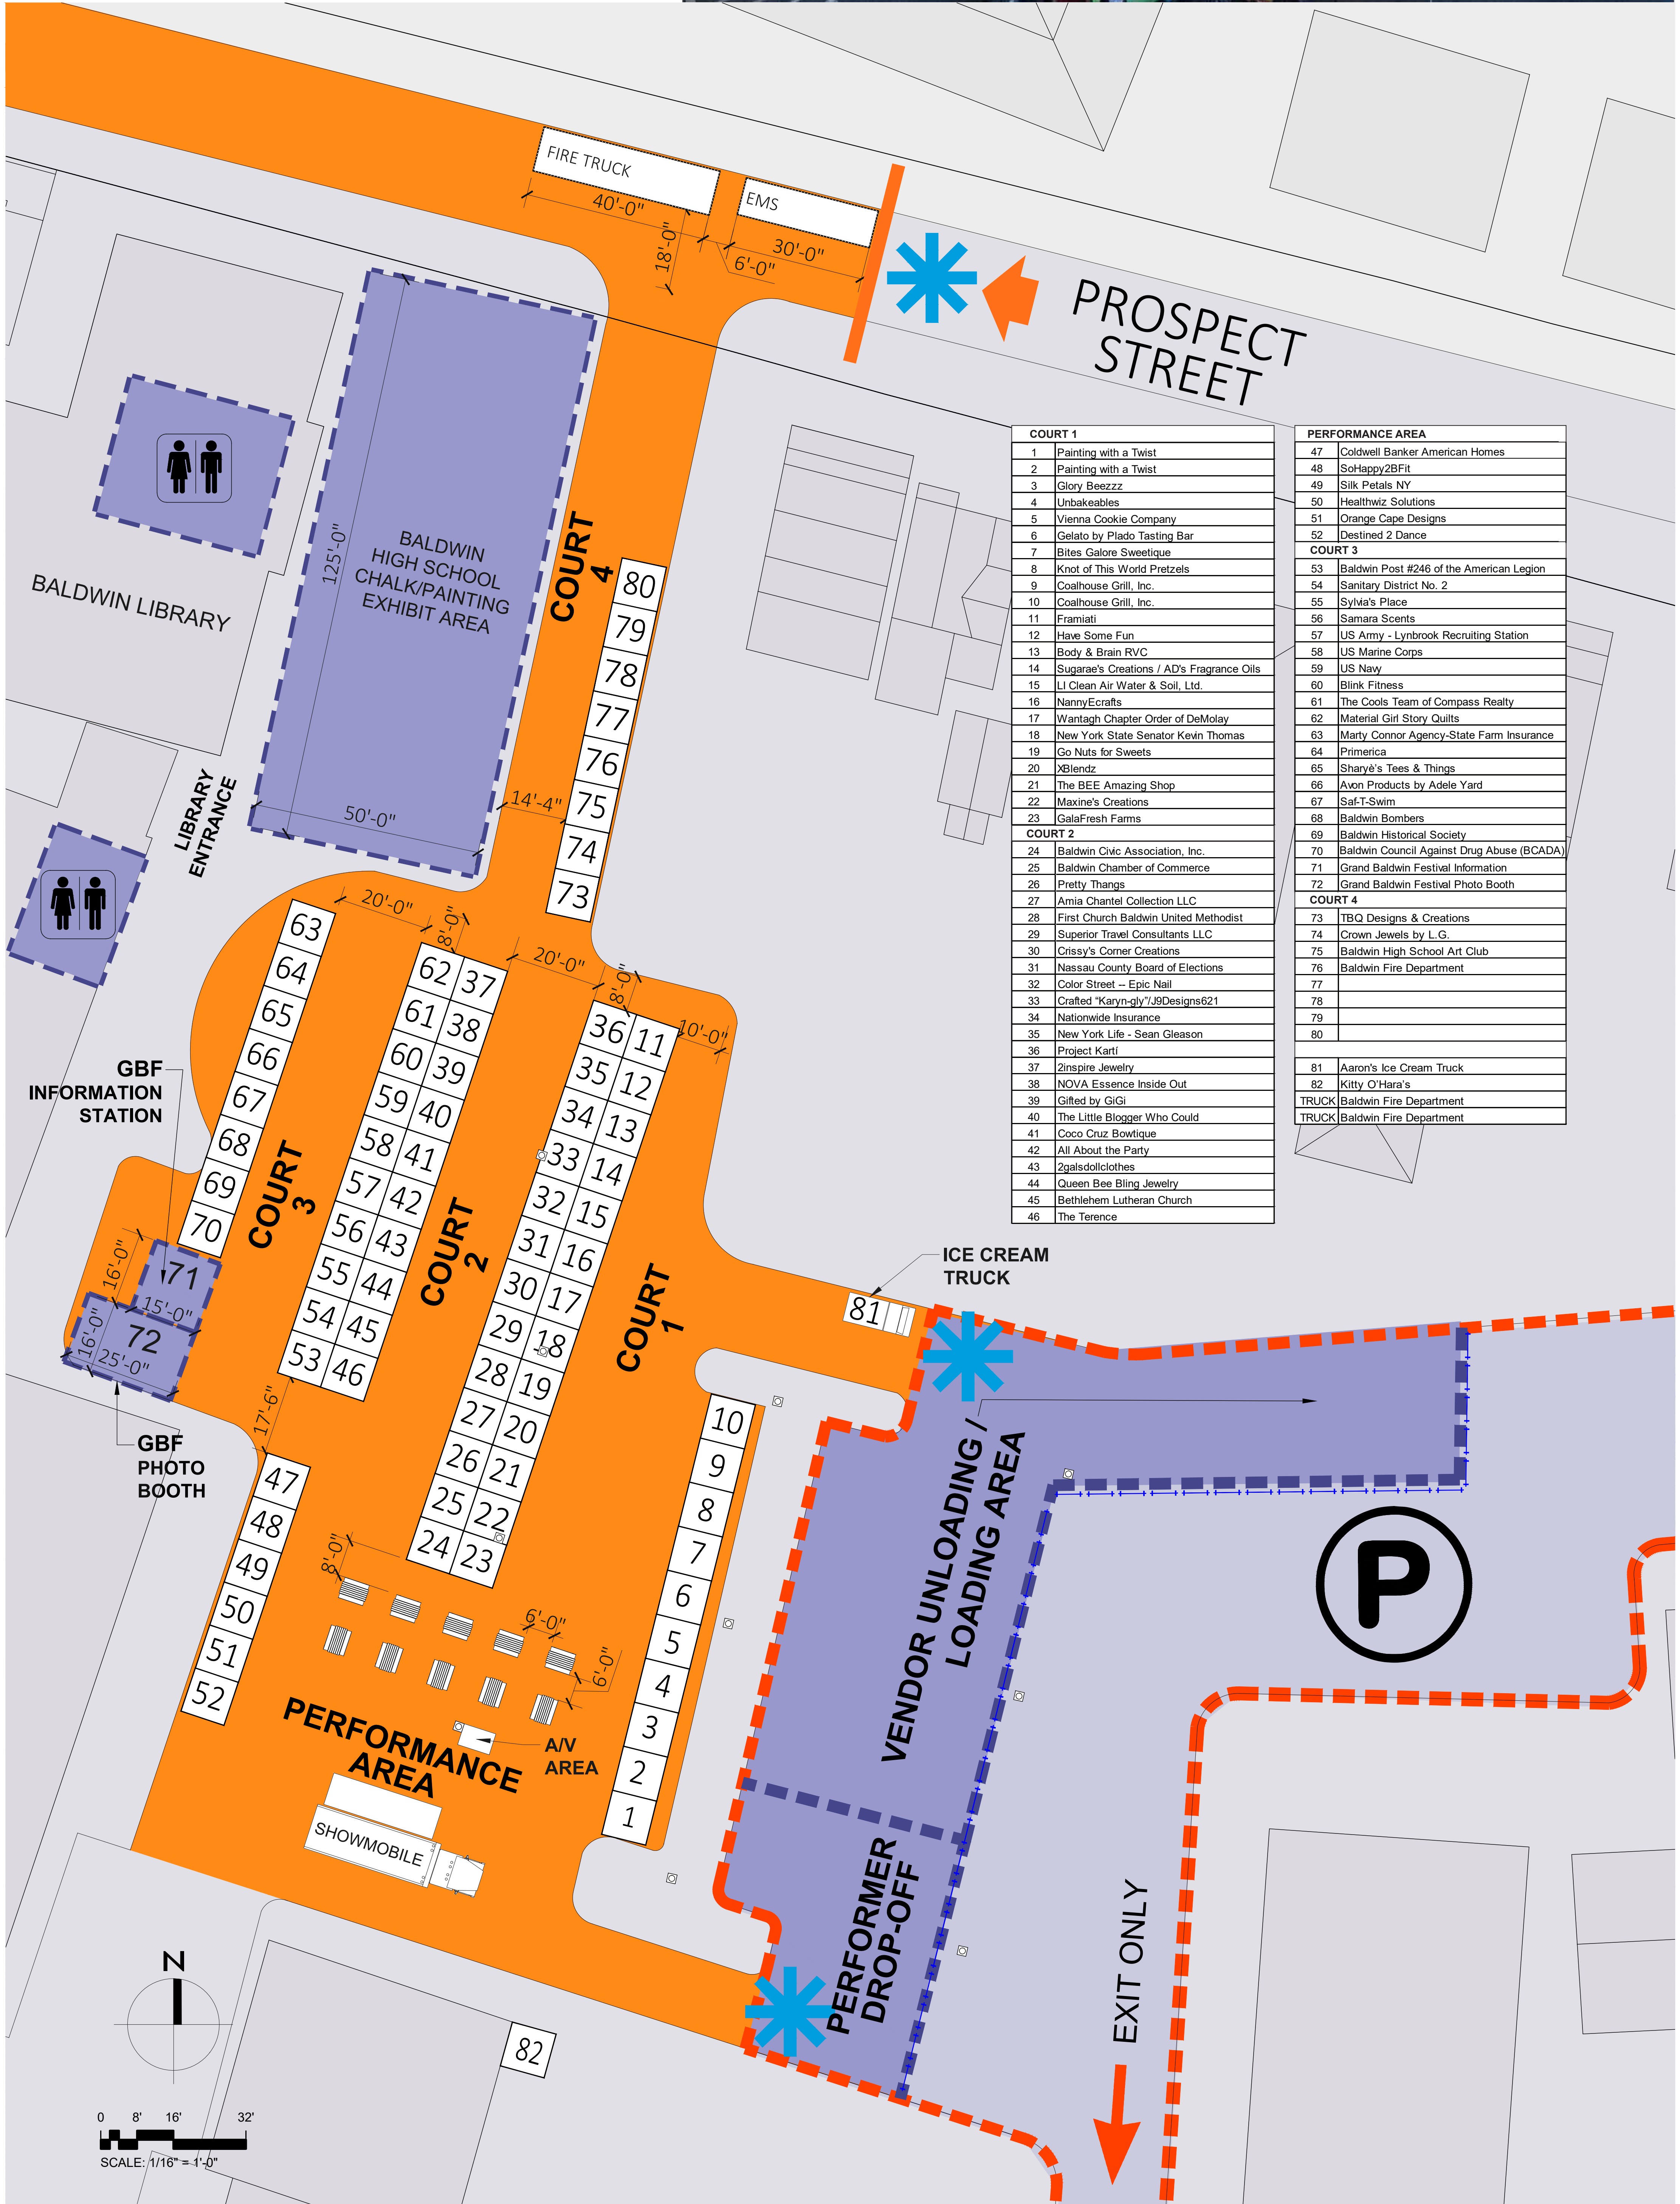

LEGEND

- FESTIVAL GROUNDS
- P** PARKING
- # VENDORS
- PUBLIC ENTRANCE
- 6' W WOODEN BARRIADAES
- ♂ ♀ RESTROOMS

1 VENDOR ACCESS & DROP-OFF PLAN
SCALE: 1/32"=1'-0"

**GRAND
BALDWIN
FESTIVAL**
SHOPS • FOOD • MUSIC • ART

GRAND BALDWIN FESTIVAL

SHOPS • FOOD • MUSIC • ART
 WWW.GRANDBALDWINFESTIVAL.COM

COURT 1	
1	Painting with a Twist
2	Painting with a Twist
3	Glory Beezzz
4	Unbakeables
5	Vienna Cookie Company
6	Gelato by Plado Tasting Bar
7	Bites Galore Sweettique
8	Knot of This World Pretzels
9	Coalhouse Grill, Inc.
10	Coalhouse Grill, Inc.
11	Framiati
12	Have Some Fun
13	Body & Brain RVC
14	Sugarae's Creations / AD's Fragrance Oils
15	LI Clean Air Water & Soil, Ltd.
16	NannyEcrafts
17	Wantagh Chapter Order of DeMolay
18	New York State Senator Kevin Thomas
19	Go Nuts for Sweets
20	Xblendz
21	The BEE Amazing Shop
22	Maxine's Creations
23	GalaFresh Farms
COURT 2	
24	Baldwin Civic Association, Inc.
25	Baldwin Chamber of Commerce
26	Pretty Thangs
27	Amia Chantel Collection LLC
28	First Church Baldwin United Methodist
29	Superior Travel Consultants LLC
30	Crissy's Corner Creations
31	Nassau County Board of Elections
32	Color Street -- Epic Nail
33	Crafted "Karyn-gly"/J9Designs621
34	Nationwide Insurance
35	New York Life - Sean Gleason
36	Project Kart!
37	Zinspire Jewelry
38	NOVA Essence Inside Out
39	Gifted by GiGi
40	The Little Blogger Who Could
41	Coco Cruz Bowtique
42	All About the Party
43	2galsdollclothes
44	Queen Bee Bling Jewelry
45	Bethlehem Lutheran Church
46	The Terence

LEGEND

- FESTIVAL GROUNDS
- VENDORS
- 6' W WOODEN BARRIADAES
- PARKING
- PUBLIC ENTRANCE
- RESTROOMS

PARKING MAP

**GRAND
BALDWIN
FESTIVAL**
SHOPS • FOOD • MUSIC • ART

0 20' 40' 80'
SCALE: 1" = 40'-0"